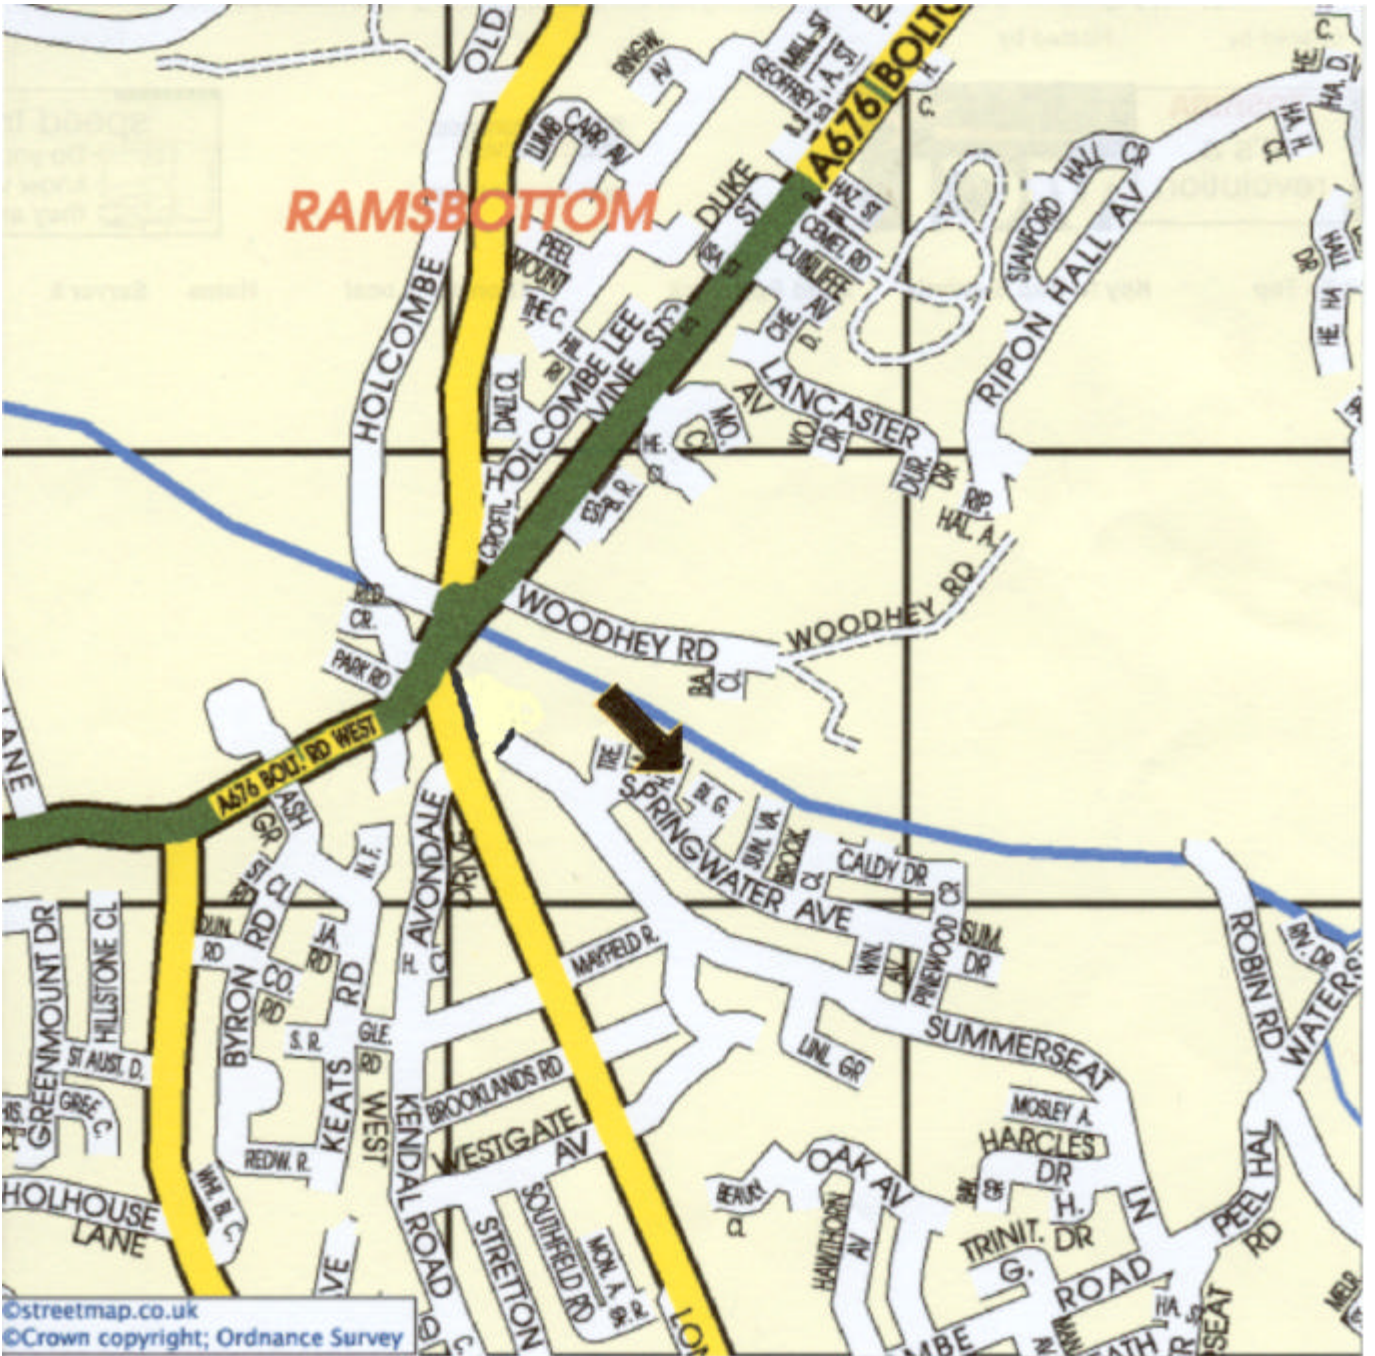

Lumb Carr Road To Blackburn /
Haslingden Grane / M 65

A676 To Ramsbottom &
M 65 Burnley

Bolton

Greenmount Road To
Tottington

Longsight Road To
Bury